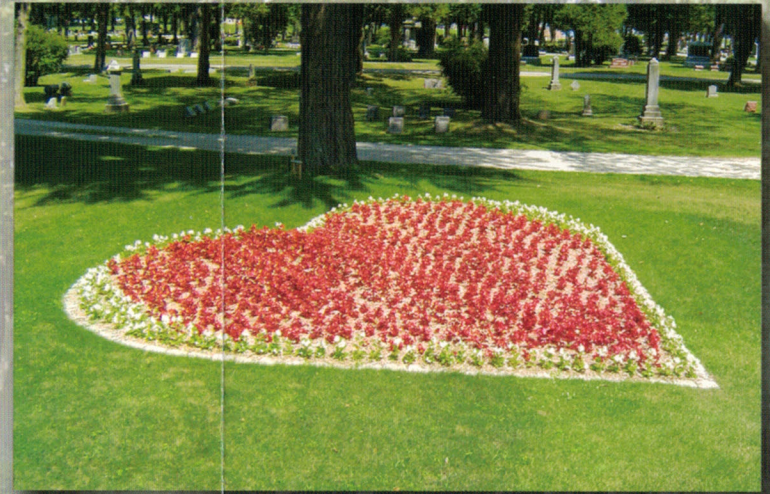

*P*restigious Crypts and Niches uniquely designed.

We thrive on adding a variety of personal touches to our grounds.