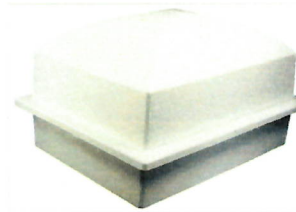

Mini Urn Vault, \$150.00:

Dimensions: 11.5" W x 7.5" H x 9" D
Interior Dimensions: 9.75" W x 5.5" H x 7.5" D
Interior Dome: 7"

Standard Urn Vault, \$200.00:

Single Dimensions: 16.5" W x 9.5" H x 12" D
Interior Dimensions: 14" W x 6.5" H x 10" D; Interior Dome: 9"

Oversized Urn Vault, \$250.00:

Double Dimensions: 16.5" W x 15" H x 12" D
Interior Dimensions: 14" W x 12" H x 10" D; Interior Dome: 14.5"

Concrete Urn Vault, \$450.00:

Dimensions of Urn Vault:

Outside: 15"l x 15"w x 18.5"h